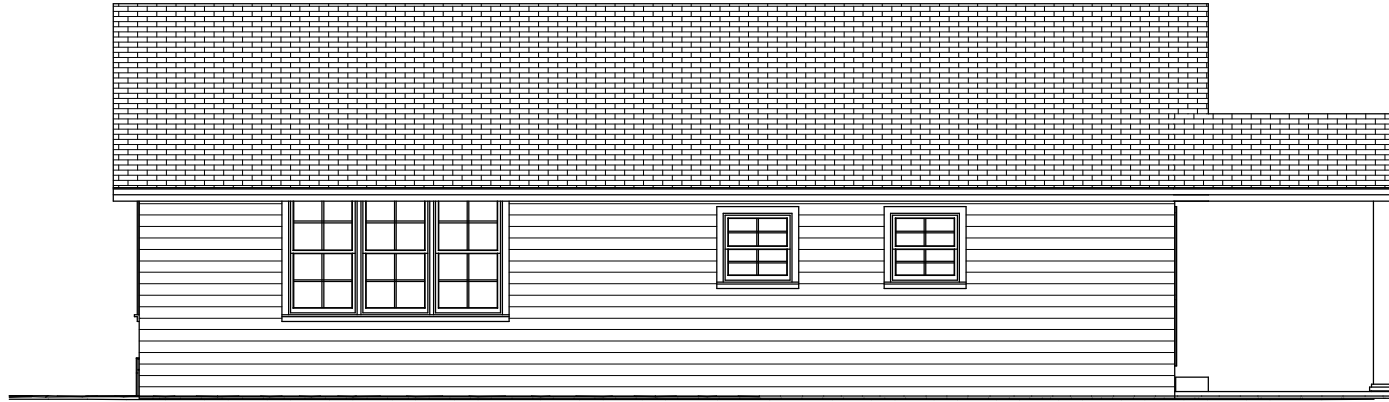

Front Elevation

Left Elevation

Dream Builders

DATE:

1/24/2012

SCALE:

1/4" = 1'

SHEET:

A-1

Back Elevation

Right Elevation

DATE:

1/24/2012

SCALE:

1/4" = 1'

SHEET:

A-2

LIVING AREA

Dream Builders

DATE:
1/24/2012

SCALE:
1/4" = 1'

SHEET:
A-3

Dream Builders

DATE:
1/24/2012

SCALE:
1/4" = 1'

SHEET:
A-4