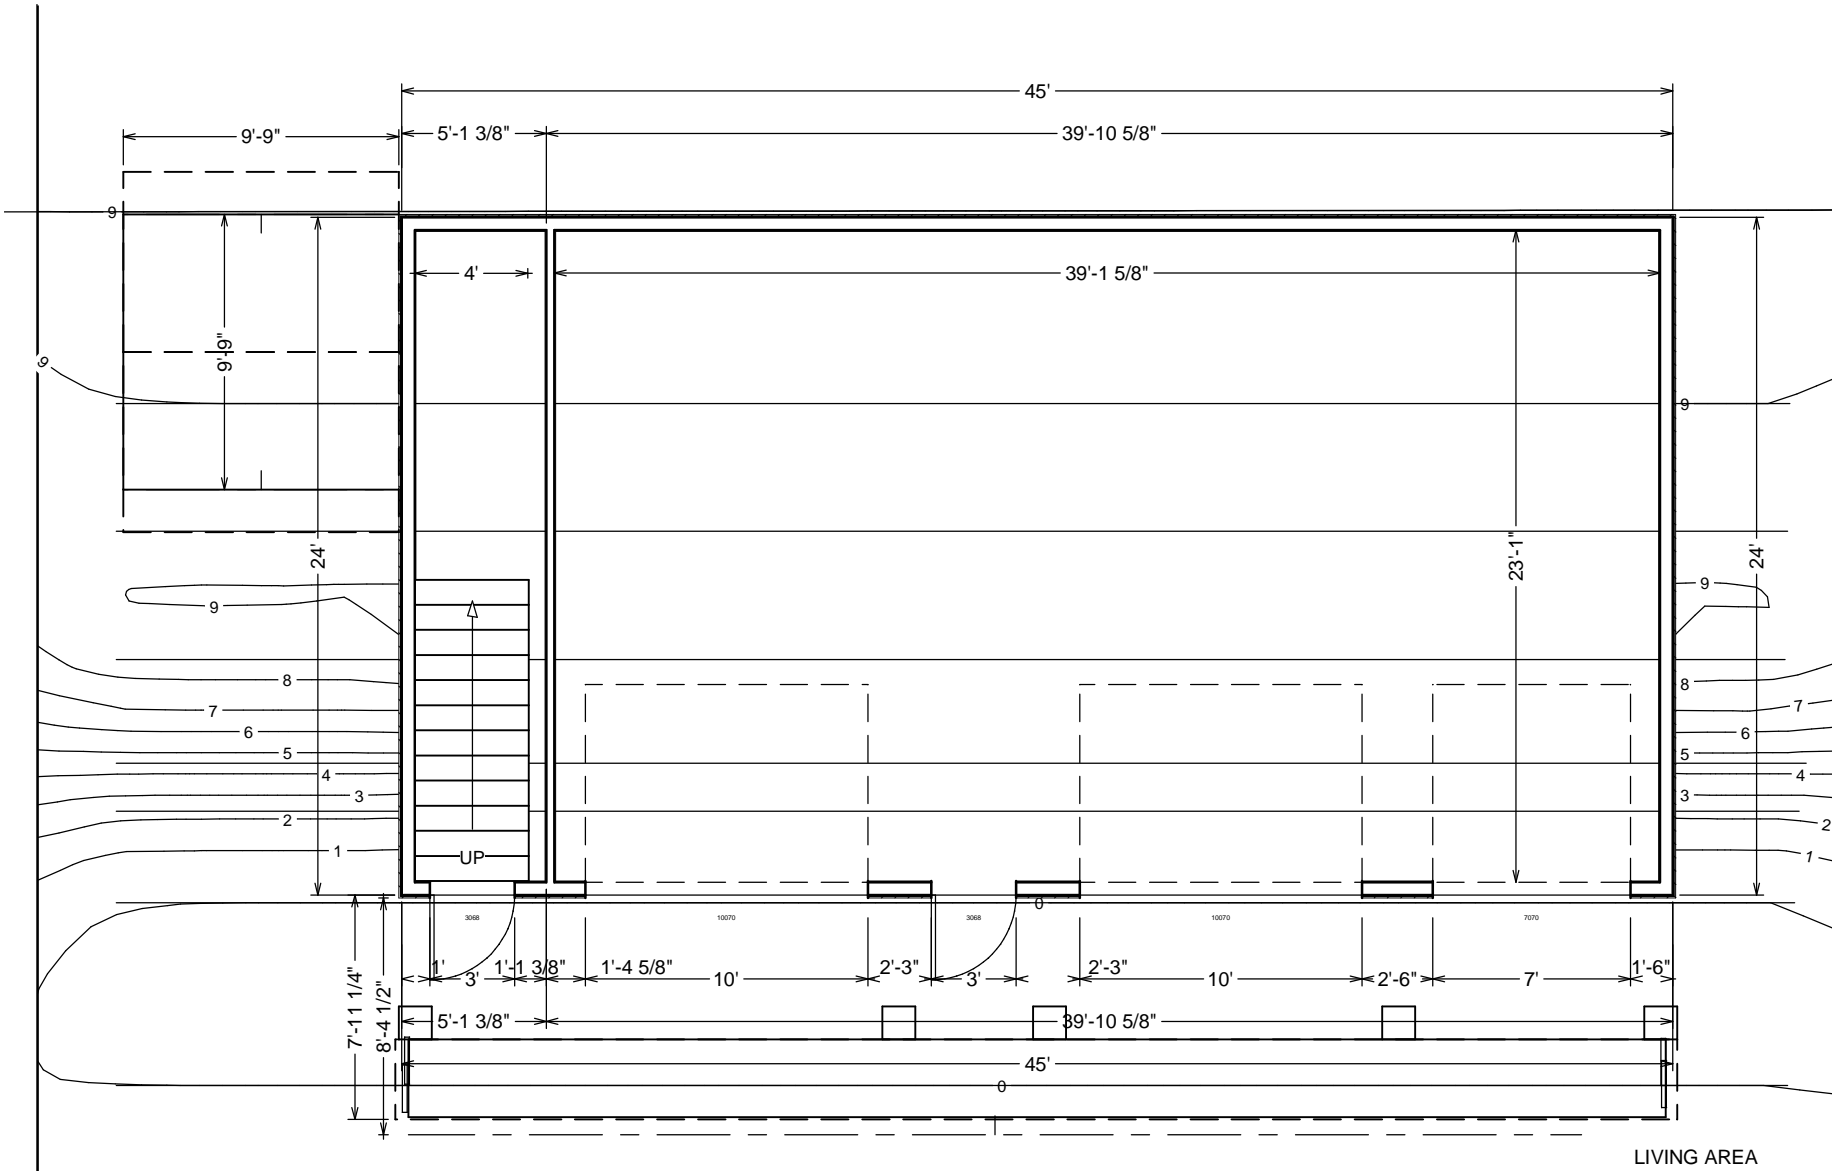

Front Elevation

Left Elevation

Dream Builders

DATE:

1/24/2012

SCALE:

1/4" = 1'

SHEET:

A-1

Back Elevation

Right Elevation

DATE:

1/24/2012

SCALE:

1/4" = 1'

SHEET:

A-2

LIVING AREA

Dream Builders

DATE:
1/24/2012

SCALE:
1/4" = 1'

SHEET:
A-3

Dream Builders

DATE:
1/24/2012

SCALE:
1/4" = 1'

SHEET:
A-4