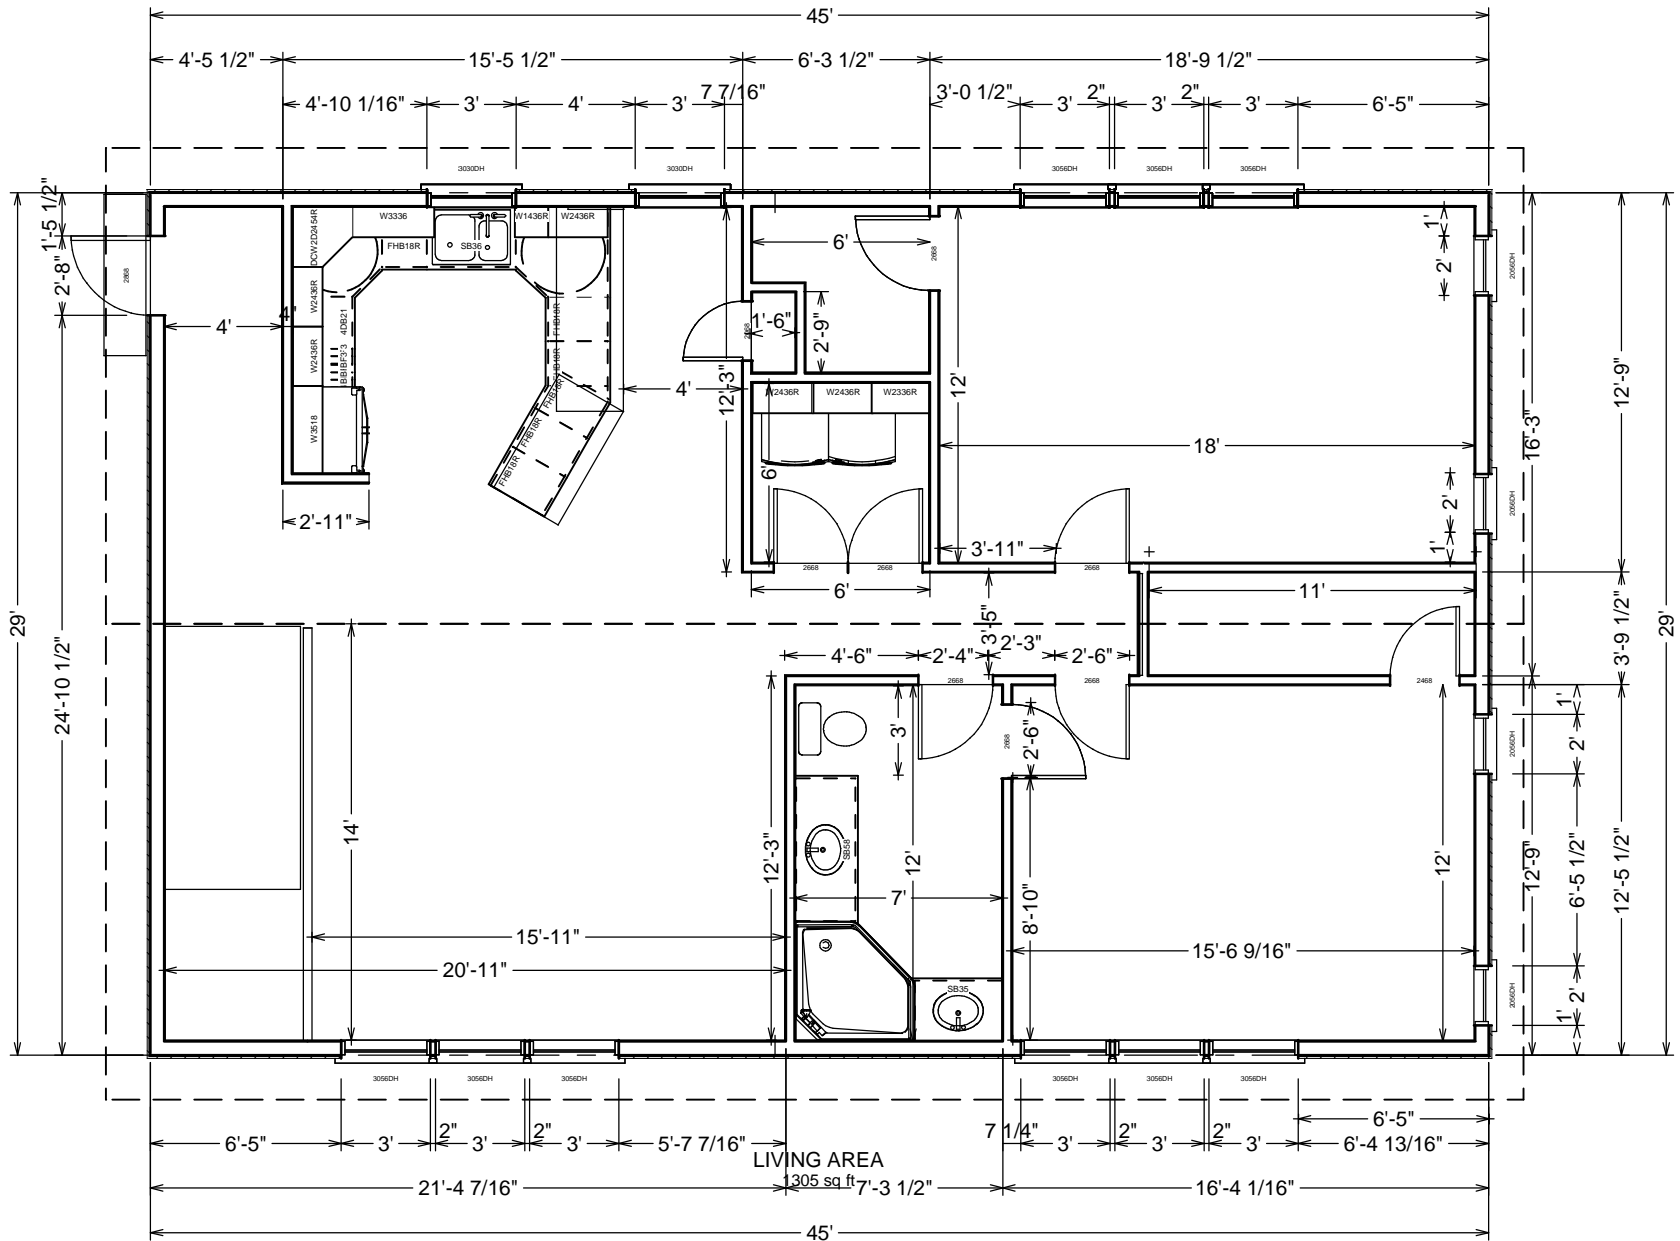

Front Elevation

Left Elevation

Dream Builders

DATE:

1/24/2012

SCALE:

1/4" = 1'

SHEET:

A-1

Back Elevation

Right Elevation

DATE:

1/24/2012

SCALE:

1/4" = 1'

SHEET:

A-2

LIVING AREA

Dream Builders

DATE:
1/24/2012

SCALE:
1/4" = 1'

SHEET:
A-3

Dream Builders

DATE:
1/24/2012

SCALE:
1/4" = 1'

SHEET:
A-4