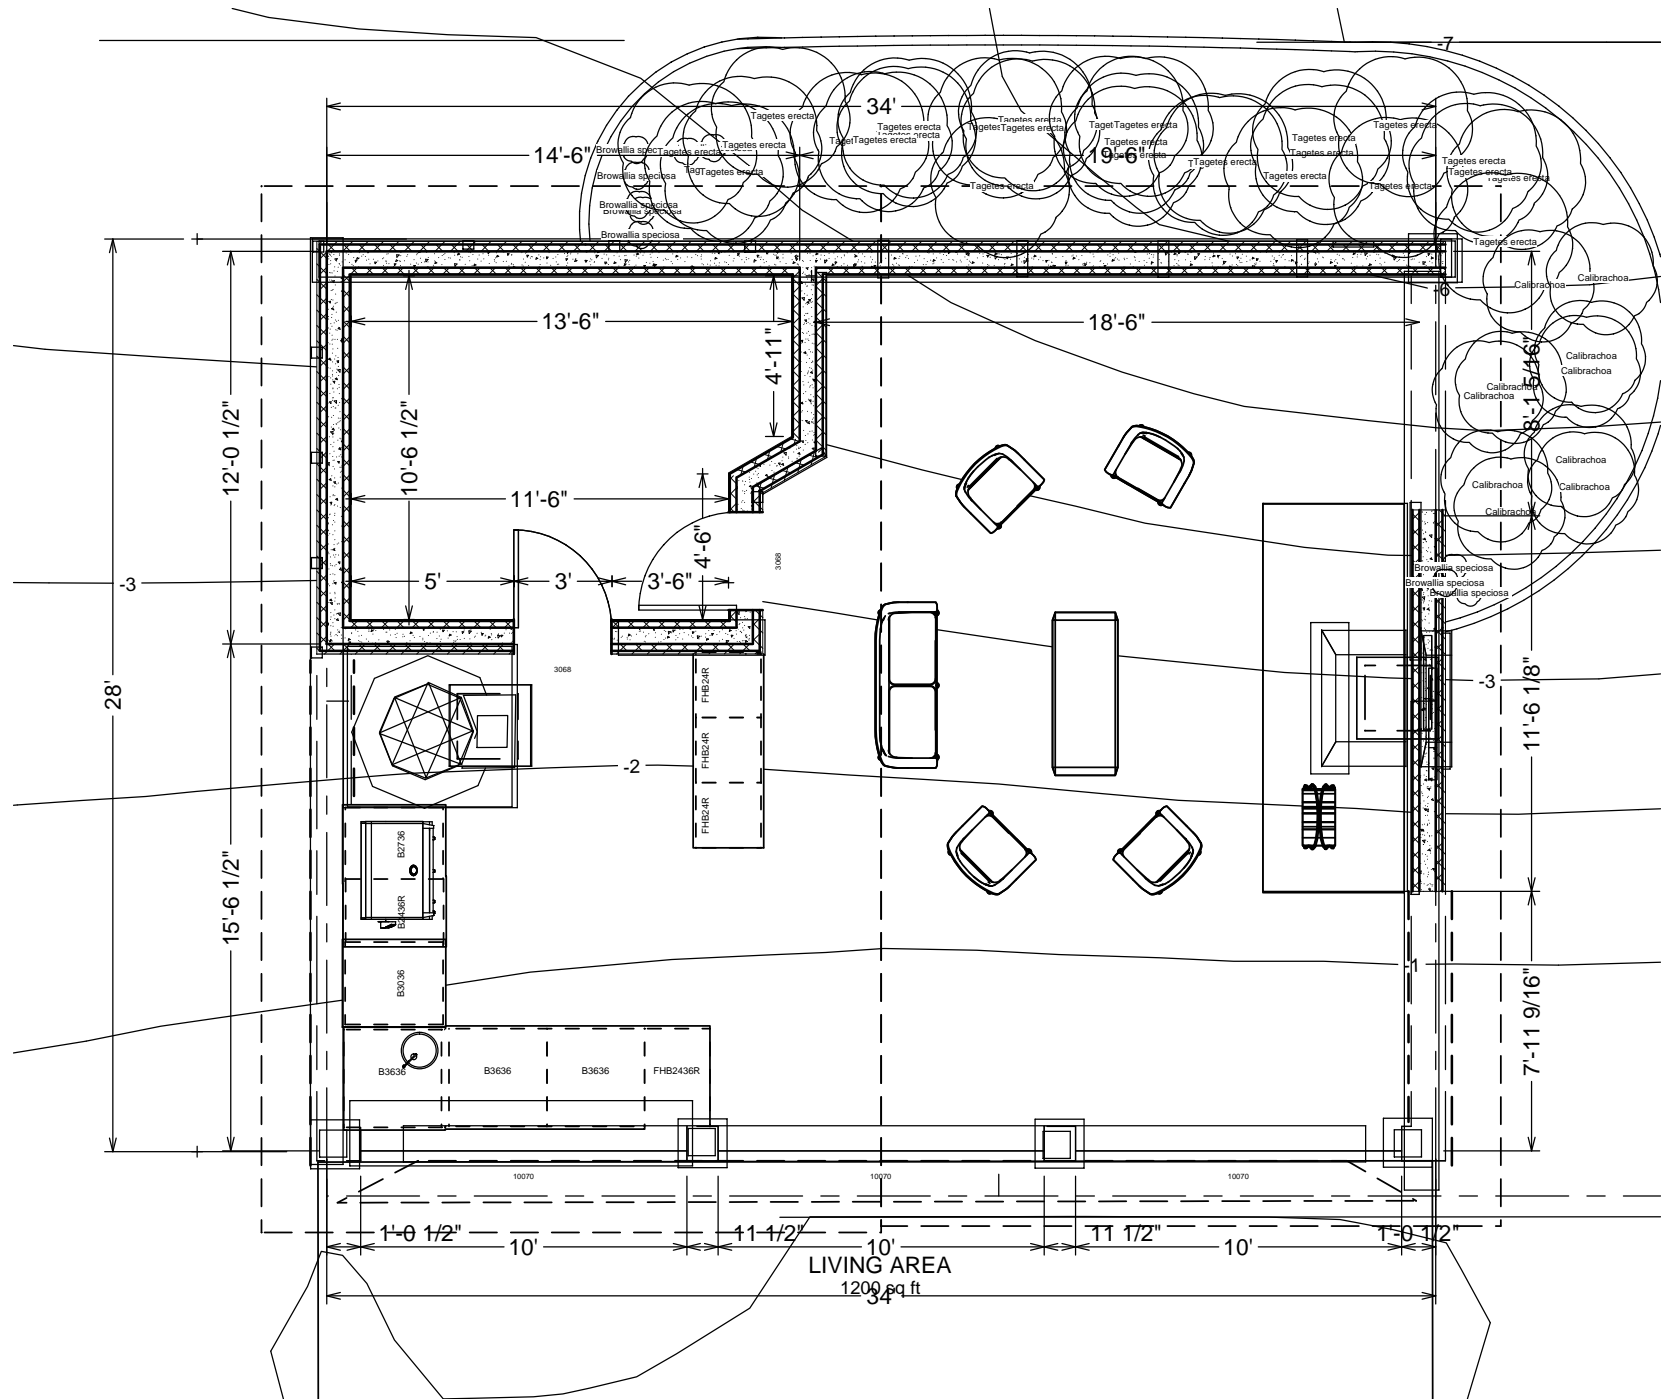

# Mooretopia

DATE:

3/5/2012

SCALE:

1/4" = 1'

SHEET:

**A-1**

Back Elevation

Right Elevation

# Mooretopia

DATE:

3/5/2012

SCALE:

1/4" = 1'

SHEET:

**A-2**

# Mooretopia

DATE:

3/5/2012

SCALE:

1/4" = 1'

SHEET:

**A-3**