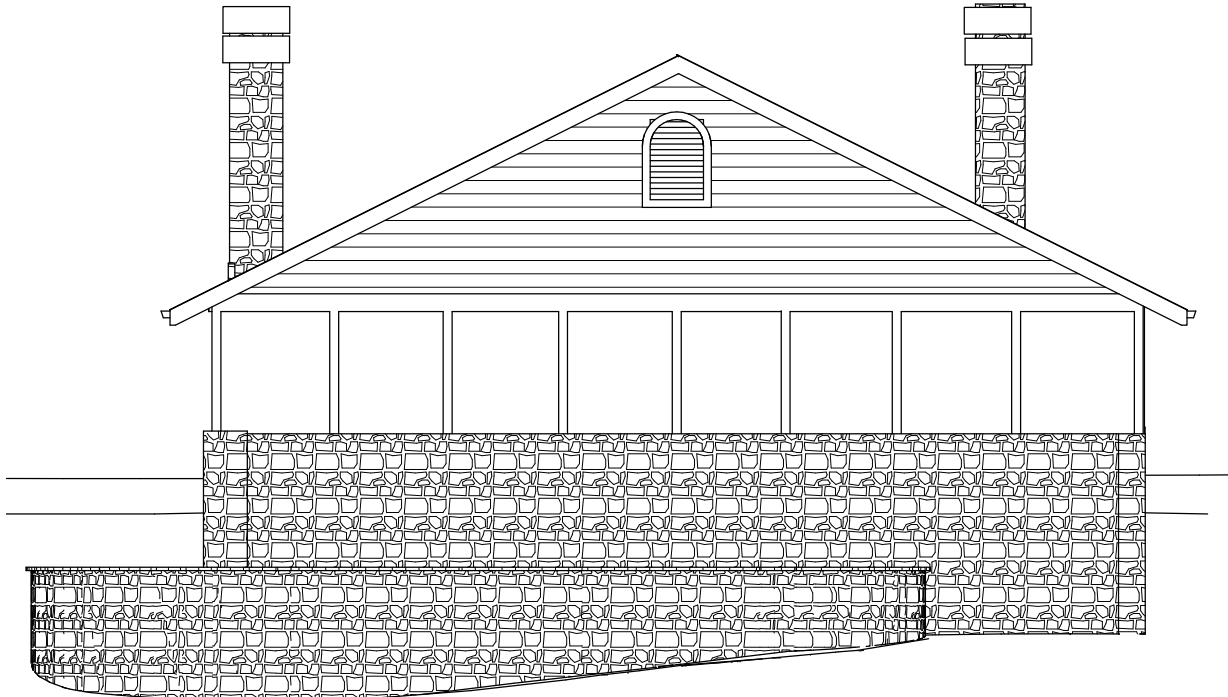

Front Elevation

Left Elevation

# Mooretopia

DATE:

3/5/2012

SCALE:

1/4" = 1'

SHEET:

**A-1**

Back Elevation

Right Elevation

# Mooretopia

DATE:

3/5/2012

SCALE:

1/4" = 1'

SHEET:

**A-2**