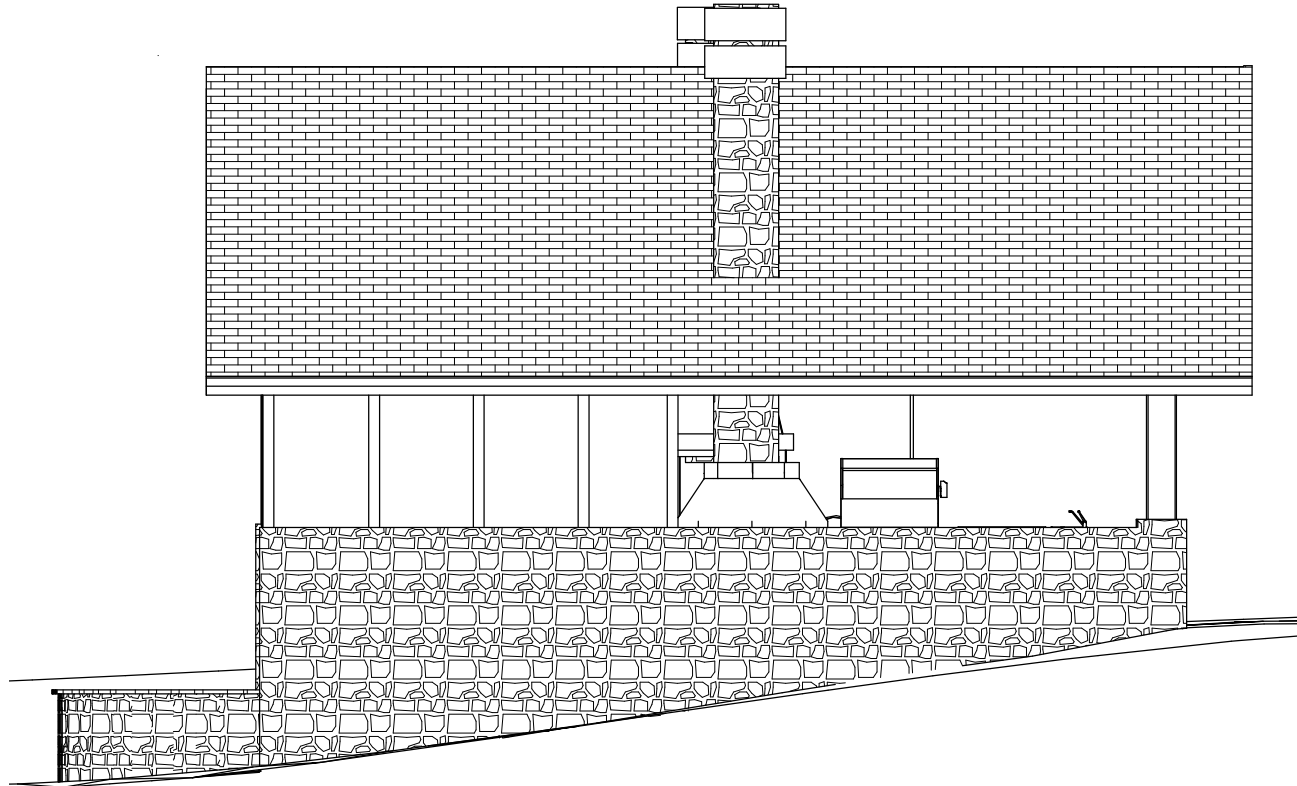

Front Elevation

Left Elevation

# Mooretopia

DATE:

3/5/2012

SCALE:

1/4" = 1'

SHEET:

**A-1**

Back Elevation

Right Elevation

# Mooretopia

DATE:

3/5/2012

SCALE:

1/4" = 1'

SHEET:

**A-2**