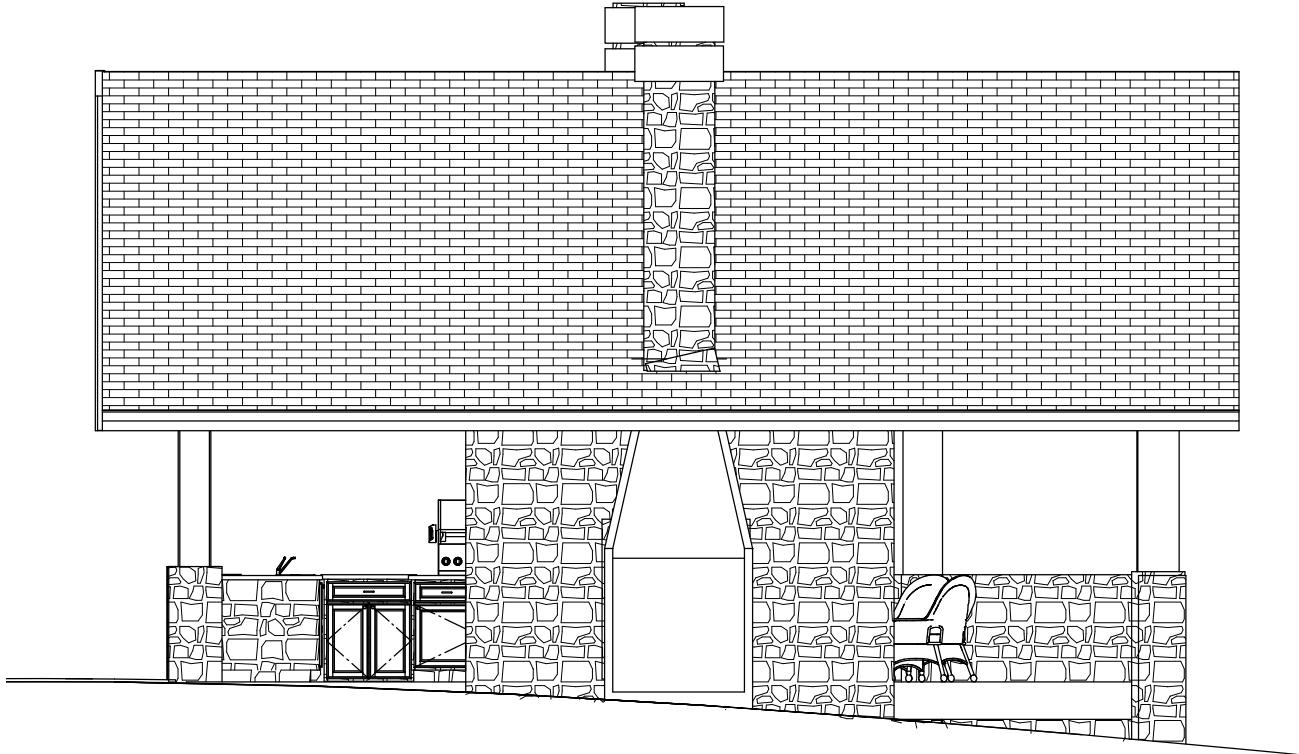

Front Elevation

Left Elevation

# Mooretopia

DATE:

3/5/2012

SCALE:

1/4" = 1'

SHEET:

**A-1**

Back Elevation

Right Elevation

# Mooretopia

DATE:

3/5/2012

SCALE:

1/4" = 1'

SHEET:

**A-2**